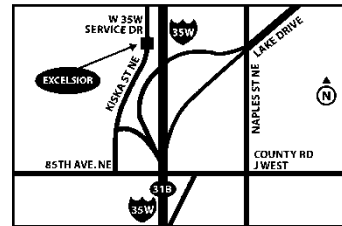

Minnesota

PLYMOUTH

800 Berkshire Lane N

P (763) 553-1722 F (763) 553-7726
 Monday - Friday: 7:00 am - 4:00 pm

BLAINE

8756 W 35W Service Drive NE

P (763) 780-8163 F (763) 780-8185
 Monday - Friday: 7:00 am - 4:00 pm