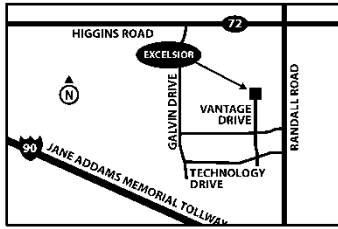

Illinois

ELGIN

2520 Vantage Drive

P (847) 844-3845 F (847) 844-3846
Monday - Friday: 7:00 am - 4:00 pm